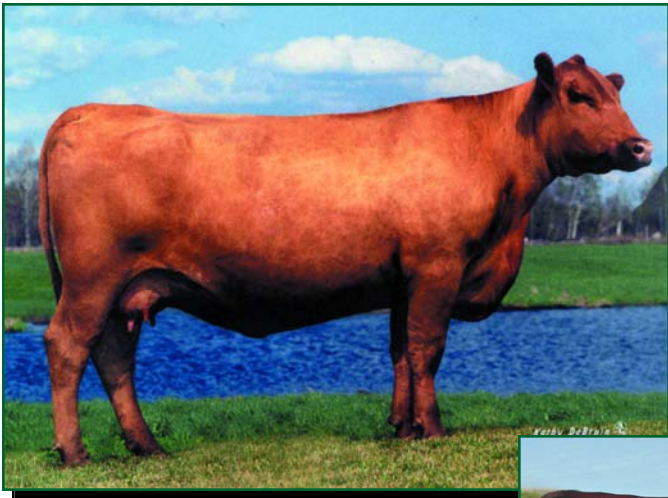

**RED HR ROBIN HOOD ET 94K
MATERNAL GRANDAM OF LOT 7**